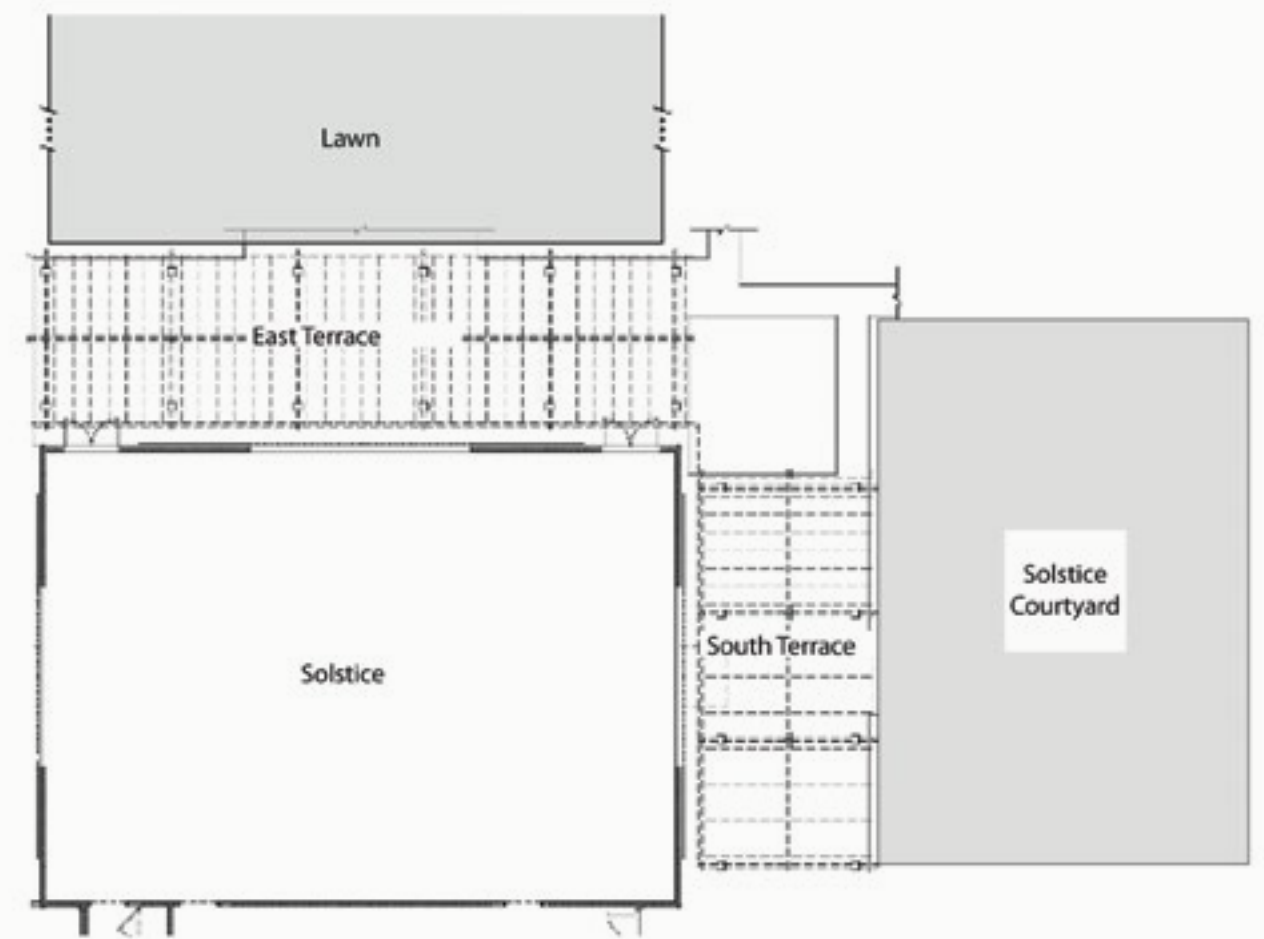

SOLSTICE

capacities and set-up options

Location	Square Footage	Area	Seated	Reception	Hollow Square	U Shape	Conference	Classroom
Solstice	3500	70'x50'	230	230	84	69	48	180
Solstice East Terrace	1400	20'x73'	84	100	-	-	48	30
Solstice South Terrace	1250	23'x56'	60	75	-	-	36	24
Solstice Lawn	3700	73'x59'	300	200	-	-	-	-
Solstice Courtyard	2055	59'x45'	96	150	-	-	-	-