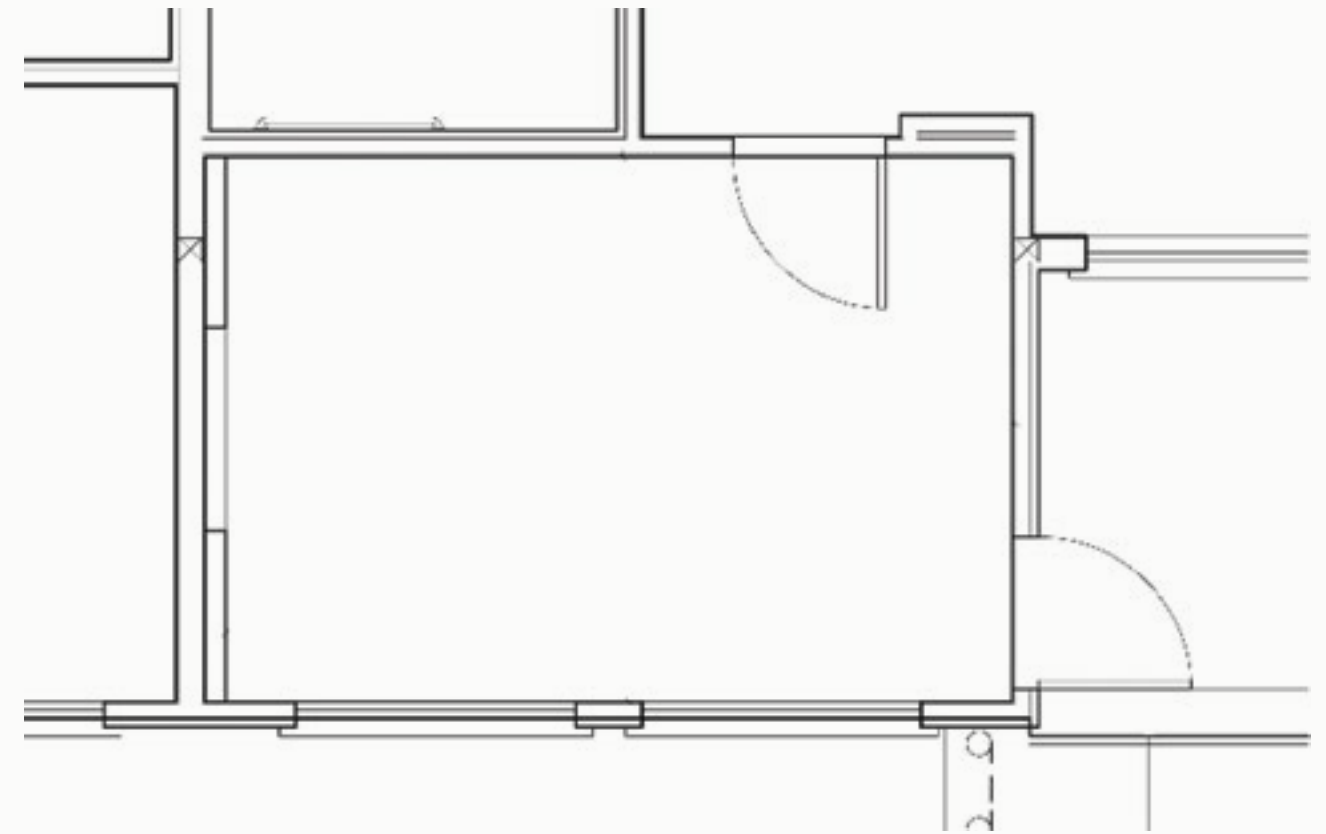

LUNA

capacities and set-up options

Location	Square Footage	Area	Seated	Reception	Theatre	U Shape	Conference	Classroom
Luna	160	10'x16'	6	6	-	-	6	-