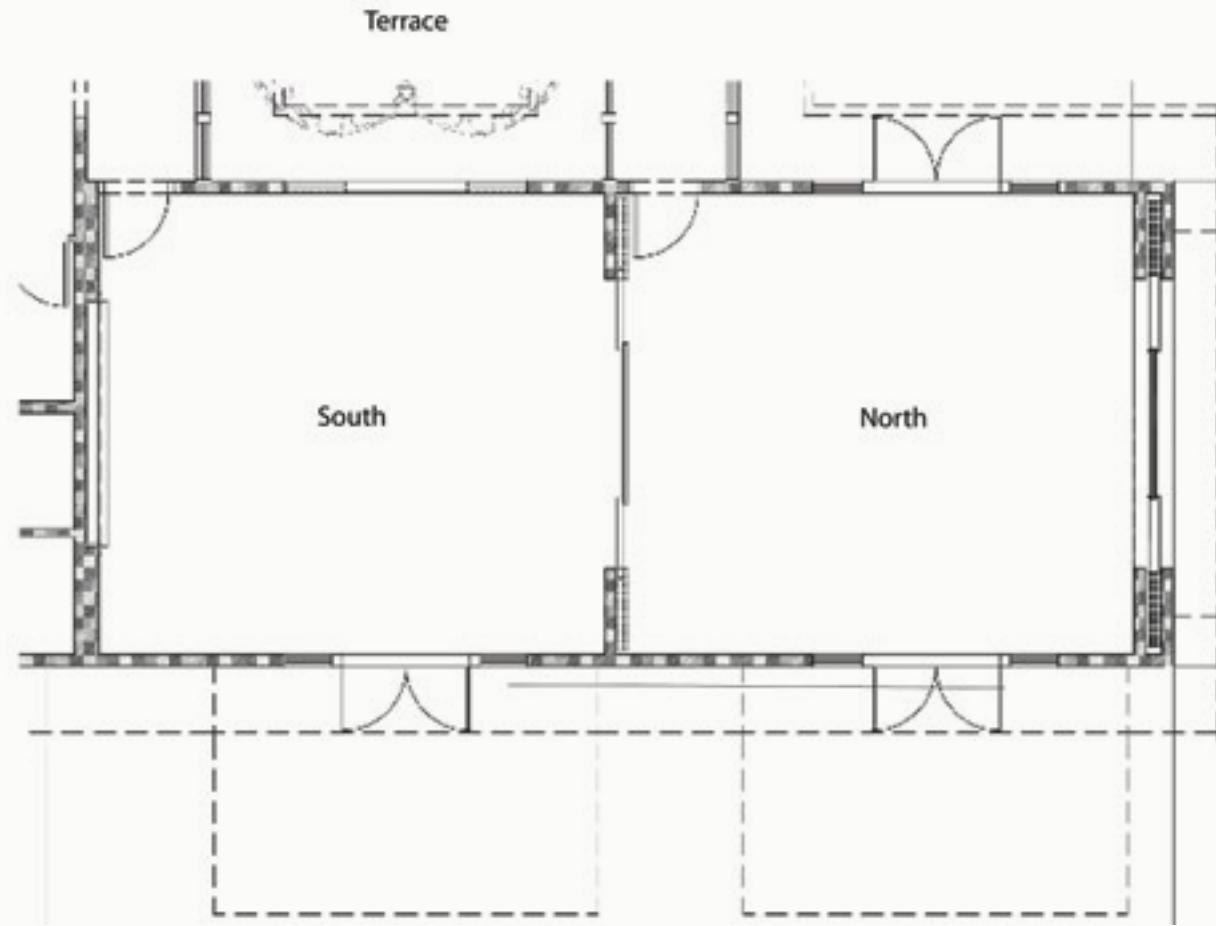

# Meetings & event

solstice

With 3,500 sq. feet, Solstice accommodates groups of up to 230 guests and features a contemporary Napa Valley barn-like style. The expansive interior includes a vaulted ceiling with open beams reaching 15' 10" in height, polished concrete flooring and oversized sliding window walls that open up to two outdoor terraces and provide an abundance of natural light. The area also offers a courtyard and event lawn that overlooks the spectacular Palisades Mountain range.

All meeting and event areas have WiFi internet access. Let our comprehensive events team plan the perfect event for you.

capacities and set-up options

Location	Square Footage	Area	Seated	Reception	Hollow Square	U Shape	Conference	Classroom
Solstice	3500	70'x50'	230	230	84	69	48	180
Solstice East Terrace	1400	20'x73'	84	100	-	-	48	30
Solstice South Terrace	1250	23'x56'	60	75	-	-	36	24
Solstice Lawn	3700	73'x59'	300	200	-	-	-	-
Luna	160	10'x16'	6	6	-	-	6	-
Spectera	1050	48'x22'	60	70	-	-	36	48
Spectera North / South	523	24'x22'	30	35	20	16	18	24
Spectera Terrace	765	51'x15'	48	50	-	-	36	54
Pool Cabana	600	30'x20'	48	40	36	30	24	36
Pool Patio	720	48'x15'	60	50	-	-	42	-
Bocce Courts	2688	64'x42'	-	20	-	-	-	-

# Function space specifics

## SPECTERA

capacities and set-up options

Location	Square Footage	Area	Seated	Reception	Hollow Square	U Shape	Conference	Classroom
Spectera	1050	48'x22'	60	70	-	-	36	48
Spectera North / South	523	24'x22'	30	35	20	16	18	24
Spectera Terrace	765	51'x15'	48	50	-	-	36	54